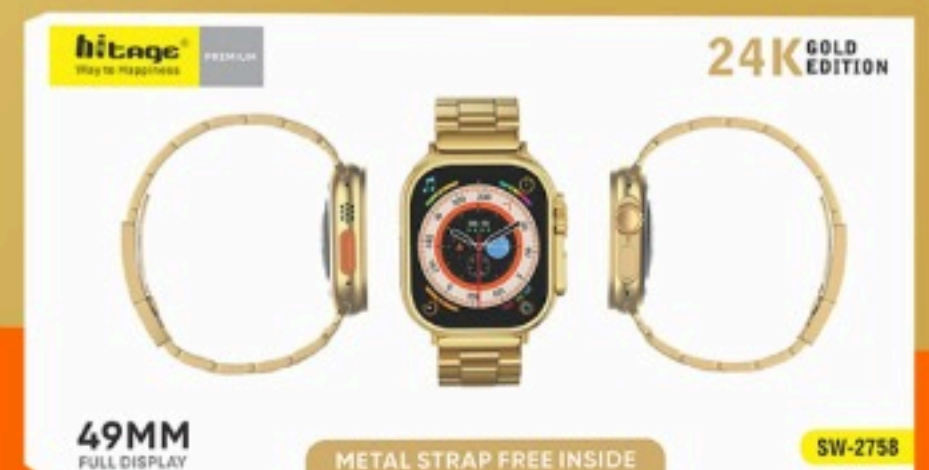

49mm

Full Display

24K GOLD
EDITION

METAL STRAP FREE INSIDE

***1CNT QUANTITY 50 PCS**

India's Fastest Growing Brand

NEW ARRIVAL

ACTIVE 2.0 SMART WATCH

Sleep monitoring

Track of motion

Alarm clock alert

Oxygen Monitoring

SILICON BAND
FREE INSIDE

COLOR : 3 *1CNT QUANTITY 50 PCS

India's Fastest Growing Brand

TIME TO BE **SMARTER**

New Arrival

SMART WATCH

- BLACK ■
- WHITE ■
- GREY ■
- ORANGE ■

LAUNCHING

NEW SMART WATCH

SW-2756 (Ultra)

Display	:	49MM Big Display
Memory	:	64MB
Waterproof	:	Daily Waterproof
Battery	:	200Mah
Use Time	:	7 Days
App	:	Superband
Main Functions	:	Bluetooth calling, Pedometer, Sleeping Monitor, Multi-sport Style, Breath training, Heart Rate Monitor, Blood Oxygen, Wireless charging

NEW ARRIVAL

HIGH QUALITY WATCH STRAP

Loop Series

***1CNT QUANTITY 150 PCS**

Colour : White, Black, Green & Orange

NEW ARRIVAL

SMART WATCH

**FREE RUBBER
WATCHBAND GIFT**